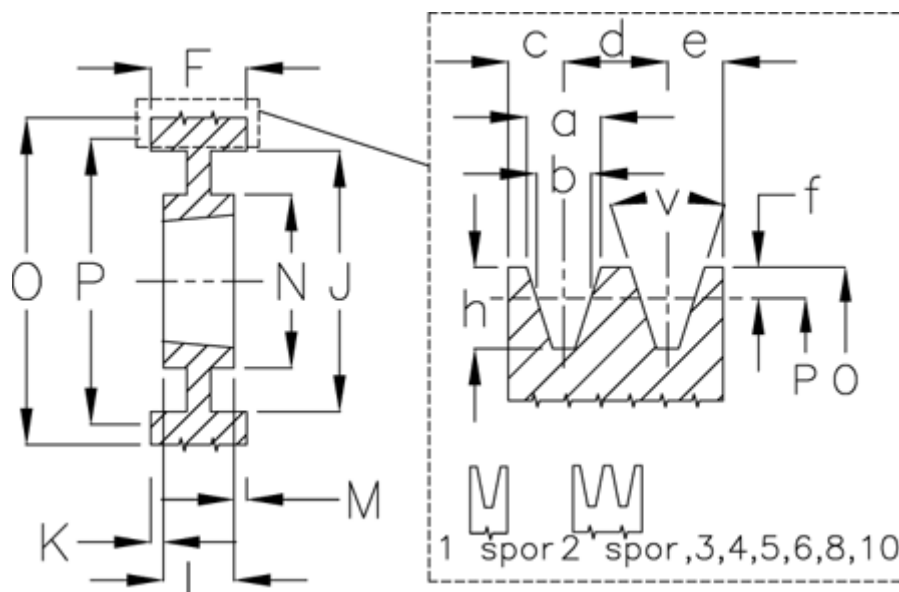

Article number: 604110031506

Description: V-belt pulley SPA 315/6 TL3535

Measures

a	= 12.7	F	= 95	Number of grooves	= 6
b	= 11.0	For bush	= 3535	O	= 320.5
Bush \varnothing max	= 90	h	= 13.8	P	= 315
c	= 10.0	J	= 280	Type	= SPA
d	= 15.0	K	= 3	v (degrees)	= 38
e	= 10.0	L	= 89		
E	= 25	m	= 3		
f	= 2.8	N	= 175		